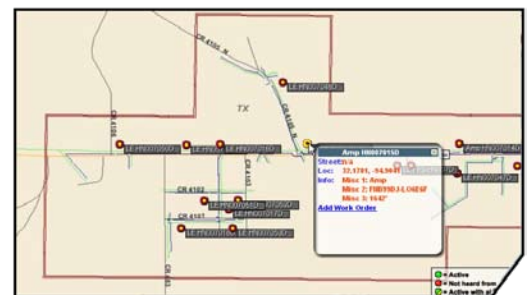

CUSTOM GIS OVERLAYS

Optimize Your Mobile Operations

For a quick ROI analysis or an online demonstration, contact:
Sales at (877) 244.5479

www.agilissystems.com